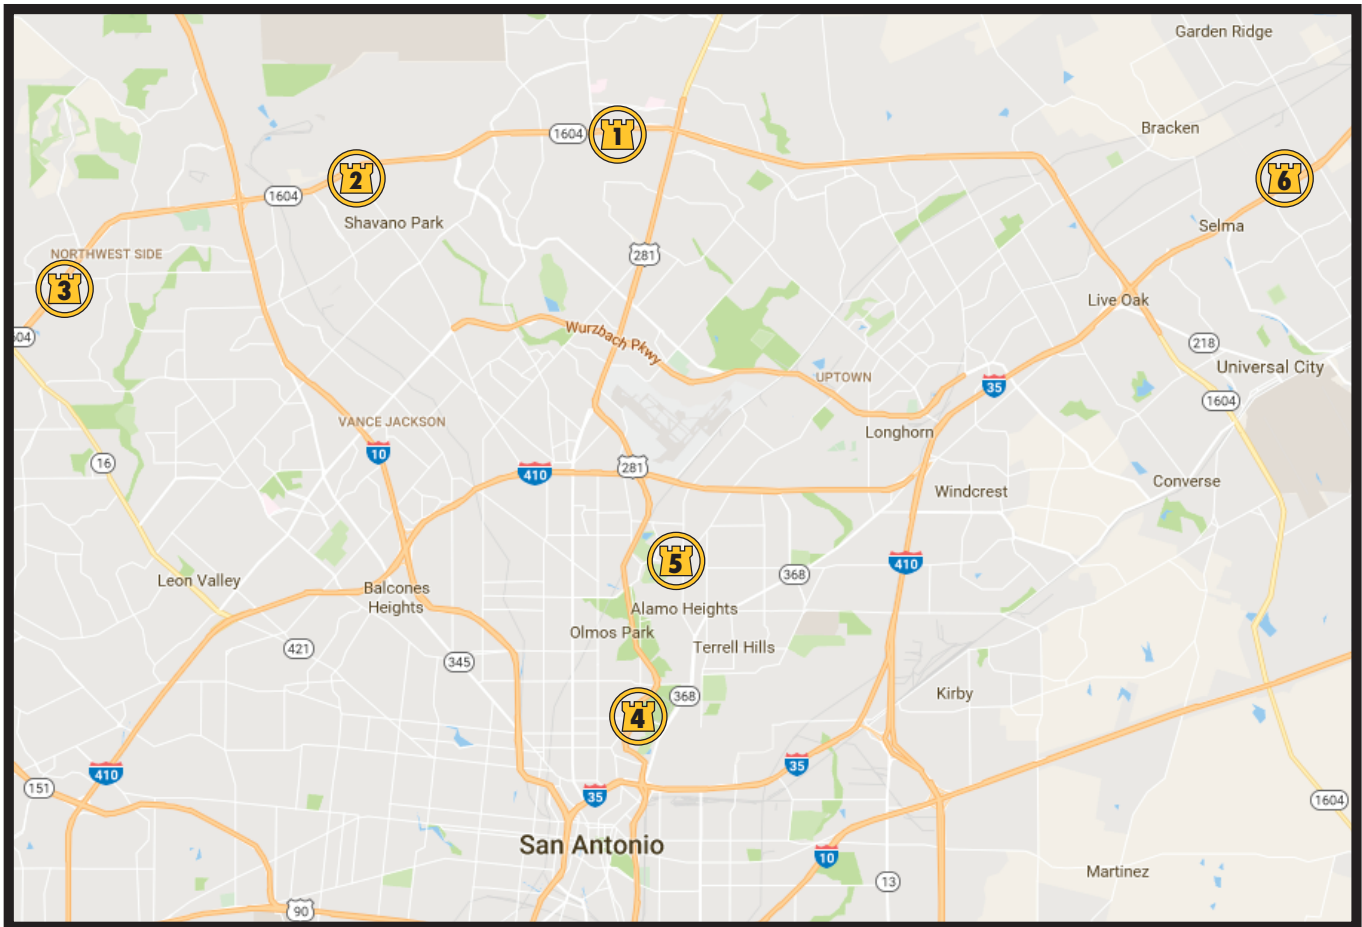

FIND A LOCATION NEAR YOU!

North Central

1

270 N. Loop 1604 East, Suite 100
San Antonio, Texas 78232
(210) 482-3500

Shavano Park

2

4114 Pond Hill, Suite 200
San Antonio, Texas 78231
(210) 787-4630

Northwest

3

8131 W. Hausman Rd.
San Antonio, Texas 78249
(210) 507-3415

Mulberry & Hwy. 281

4

755 E. Mulberry, Suite 125
San Antonio, Texas 78212
(210) 737-8005

Lincoln Heights

5

1000 E. Basse, Suite 200
San Antonio, Texas 78209
(210) 278-5785

123 E. Uvalde Street
Crystal City, Texas 78839
(830) 448-7030

CHICAGO TITLE

BEST PEOPLE. BEST SERVICE. BEST EXPERIENCE.